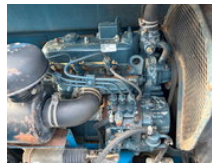

## General features

Brand	Upright
Subcategory	Scissor lift wheeled
Construction year	2004
Condition	Used