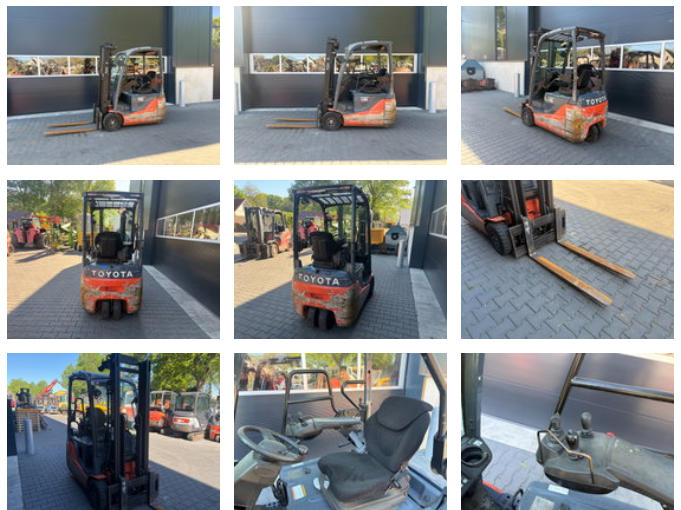

Toyota 8FBEK16T elektrische heftruck

General characteristics

Brand	Toyota
Subcategory	Forklift
Year of construction	2020
Condition	Used

Toyota 8FBEK16T elektrische heftruck

Accessories