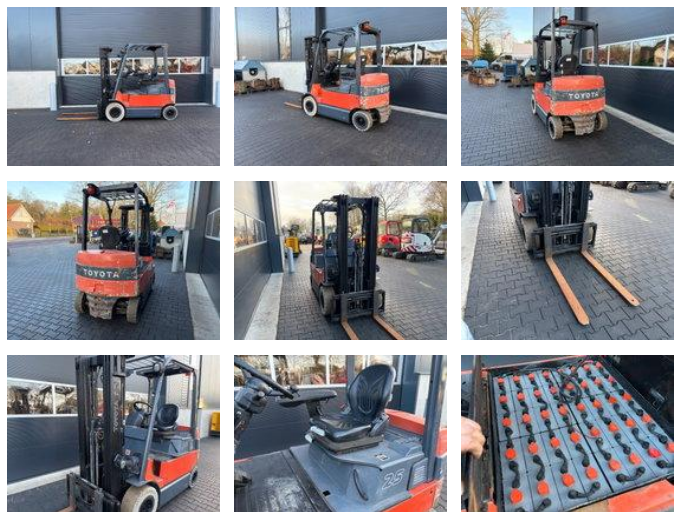

Toyota 7FBMF25 elektrische heftruck

General characteristics

Brand	Toyota
Subcategory	Forklift
Year of construction	2005
Condition	Used

Toyota 7FBMF25 elektrische heftruck

Accessories