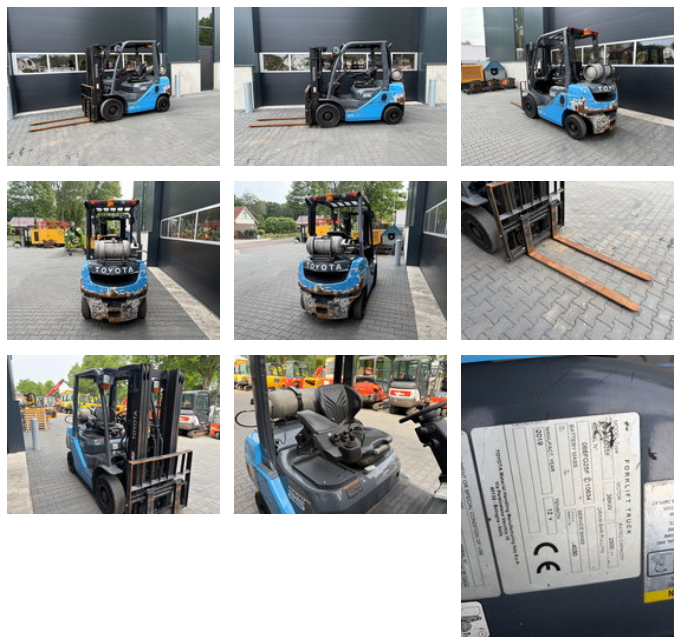

Toyota 06-8FG25F gas heftruck

General features

Brand	Toyota
Subcategory	Forklift
Construction year	2017
Condition	Used

Toyota 06-8FG25F gas heftruck

Accessories