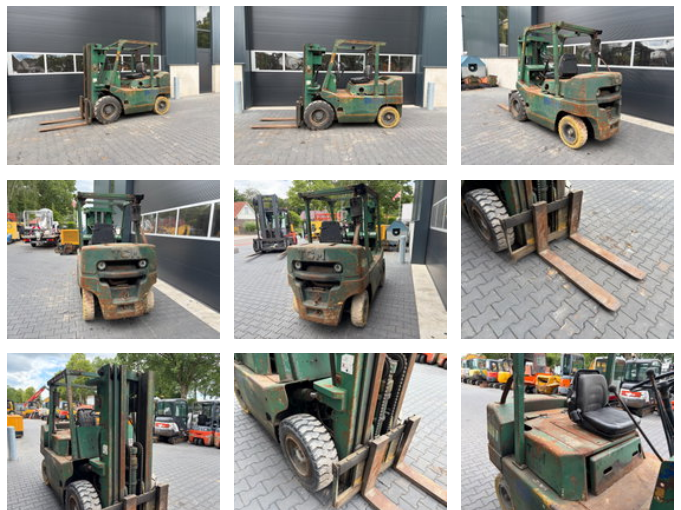

TCM FD30Z5 diesel heftruck

General characteristics

Brand	TCM
Subcategory	Forklift
Condition	Used

TCM FD30Z5 diesel heftruck

Accessories