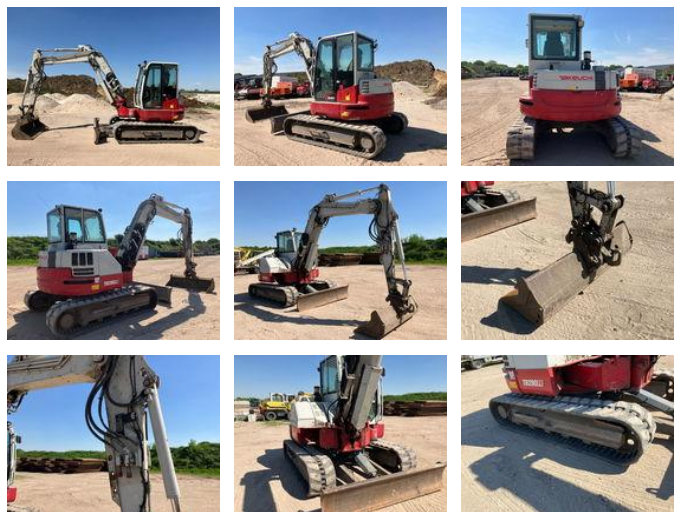

Takeuchi TB280FR midigraver/graafmachine

General features

Brand	Takeuchi
Subcategory	Mini digger crawler
Construction year	2018
Condition	Used

Takeuchi TB280FR midigraver/graafmachine

Accessories