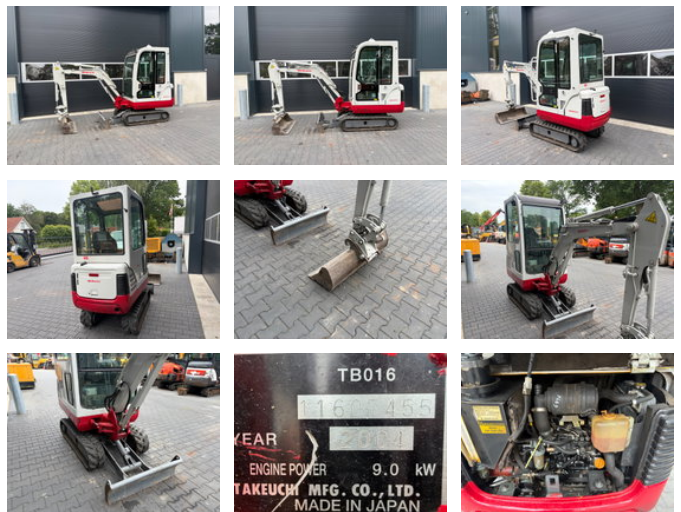

Takeuchi TB016 minigraver/graafmachine

General characteristics

Brand	Takeuchi
Subcategory	Mini digger crawler
Year of construction	2004
Condition	Used

Takeuchi TB016 minigraver/graafmachine

Accessories