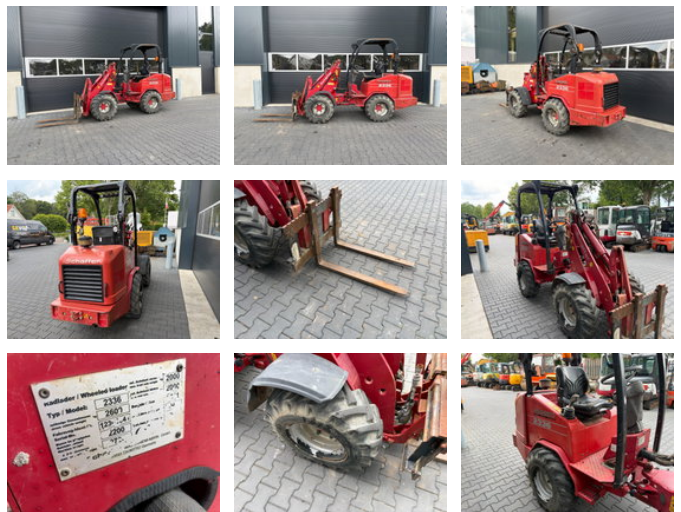

Schäffer 2336 minishovel/shovel/wiellader

General characteristics

Brand	Schäffer
Subcategory	Articulated
Year of construction	2011
Condition	Used

Schäffer 2336 minishovel/shovel/wiellader

Accessories