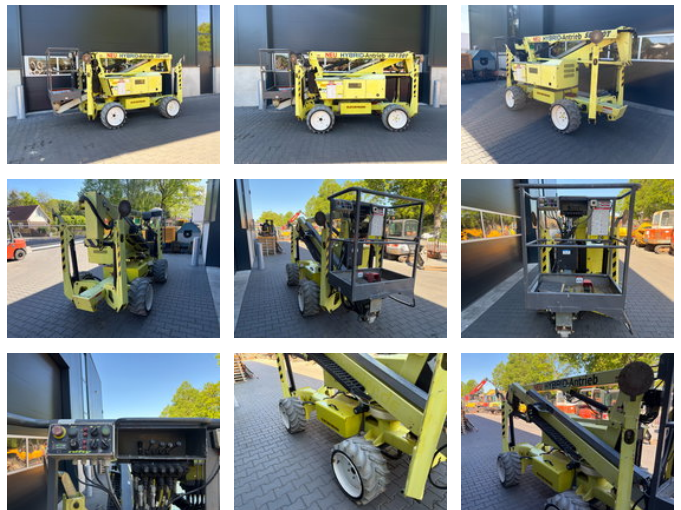

Niftylift SD120 DE hoogwerker/knikarmhoogwerker 4x4

General features

Brand	Niftylift
Subcategory	Articulated boom lift wheeled
Construction year	2013
Condition	Used

Niftylift SD120 DE hoogwerker/knikarmhoogwerker 4x4