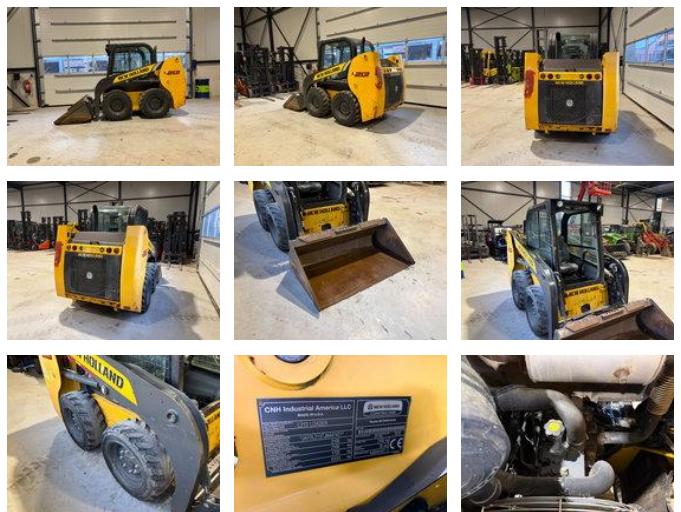

New Holland L213 schranklader/wiellader

General characteristics

Brand	New Holland
Subcategory	Skid steer wheeled
Year of construction	2018
Condition	Used

New Holland L213 schranklader/wiellader

Accessories