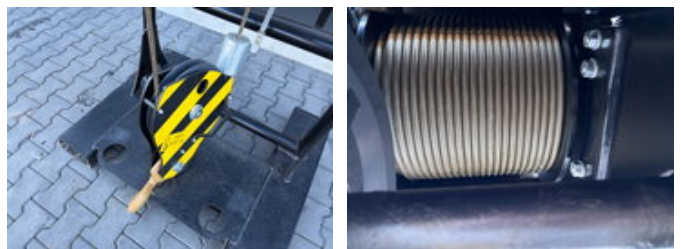

Manitou W6000/32M lier/winch

General characteristics

Brand	Manitou
Subcategory	Winch
Condition	Used

Manitou W6000/32M lier/winch

Accessories