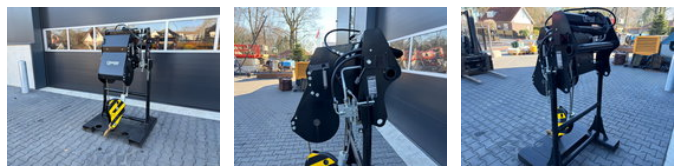

Manitou W6000/32M lier/winch

General characteristics

Brand	Manitou
Subcategory	Winch
Condition	Used

Manitou W6000/32M lier/winch

Accessories