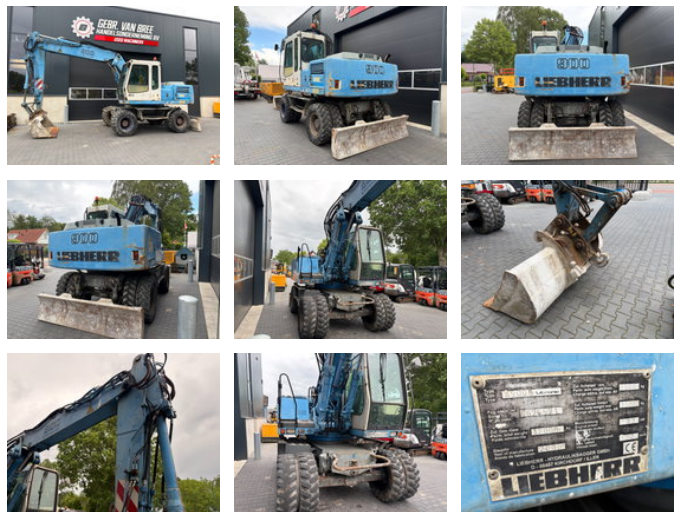

Liebherr A900B litronic mobiele graafmachine

General characteristics

Brand	Liebherr
Subcategory	Bucket wheel excavator
Year of construction	2000
Condition	Used

Liebherr A900B litronic mobiele graafmachine