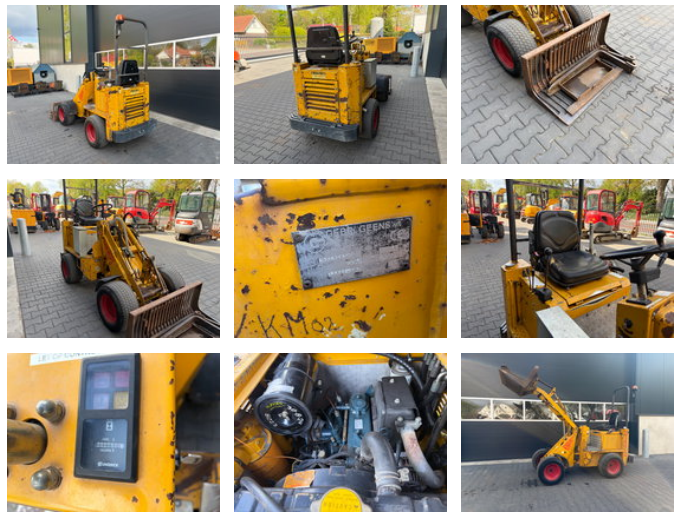

## General features

Brand	Knikmops
Subcategory	Articulated
Construction year	2004
Condition	Used

Knikmops 90 minishovel/shovel

Accessories