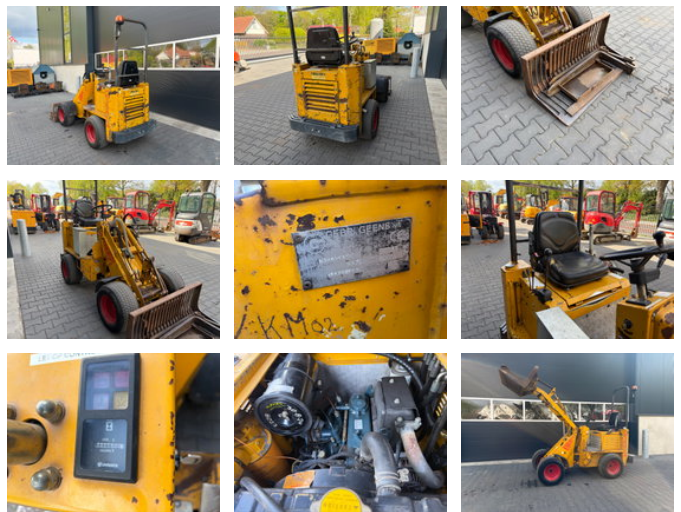

# Knikmops 90 minishovel/shovel

## General characteristics

Brand	Knikmops
Subcategory	Articulated
Year of construction	2004
Condition	Used

Knikmops 90 minishovel/shovel

Accessories