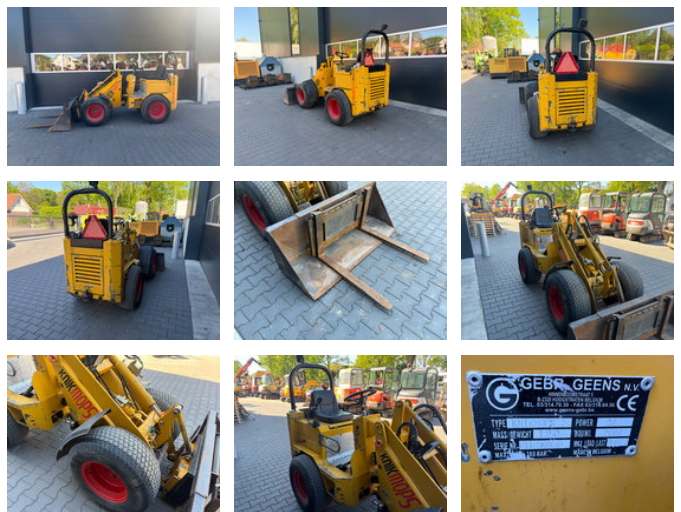

Knikmops 130 minishovel/shovel

General features

Brand	Knikmops
Subcategory	Articulated
Construction year	2006
Condition	Used

Knikmops 130 minishovel/shovel

Accessories