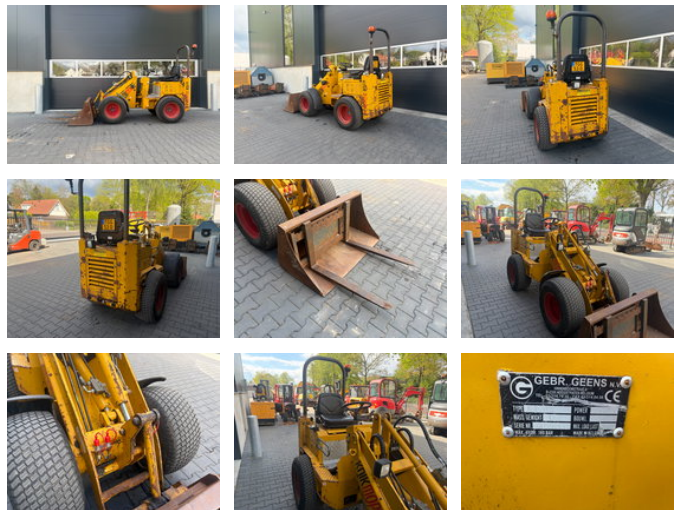

Knikmops 130 minishovel/shovel

General features

Brand	Knikmops
Subcategory	Articulated
Construction year	2007
Condition	Used

Knikmops 130 minishovel/shovel

Accessories