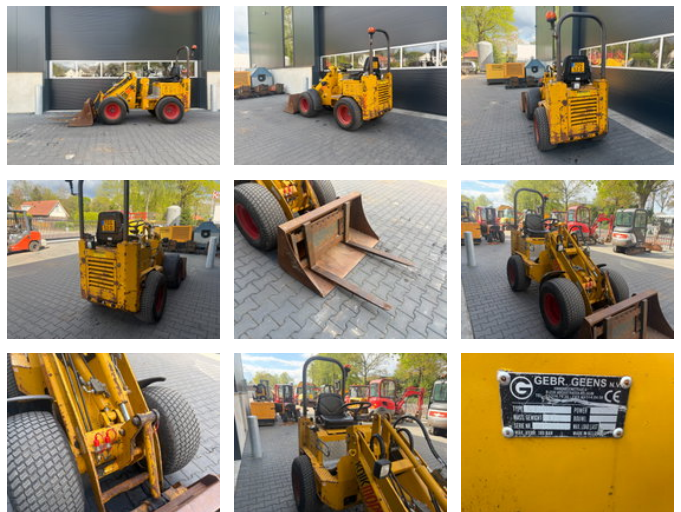

Knikmops 130 minishovel/shovel

General characteristics

Brand	Knikmops
Subcategory	Articulated
Year of construction	2007
Condition	Used

Knikmops 130 minishovel/shovel

Accessories