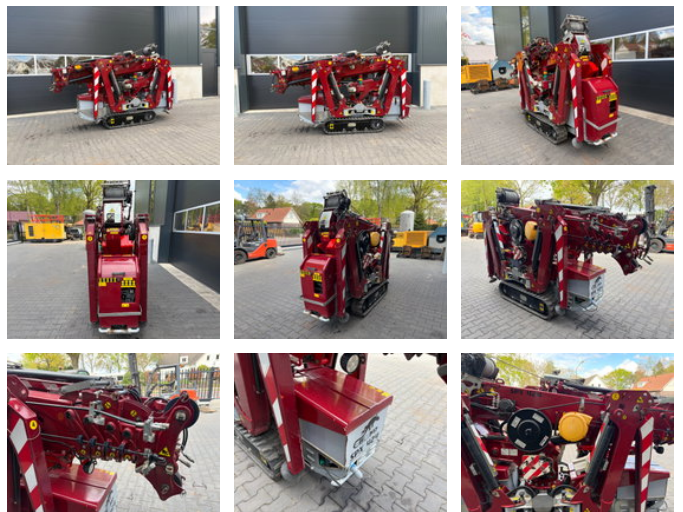

Jekko SPX424C+ minihijskraan/compactkraan/hoeftlon

General features

Brand	Jekko
Subcategory	Crawler crane
Construction year	2017
Condition	Used

Jekko SPX424C+ minihijskraan/compactkraan/hoeflon

Accessories