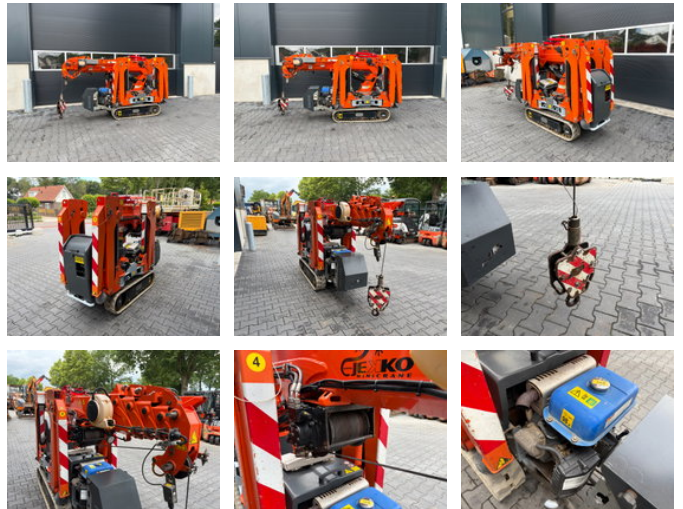

Jekko SPX312CP minihijskraan/compactkraan

General characteristics

Brand	Jekko
Subcategory	Crawler crane
Year of construction	2017
Condition	Used

Jekko SPX312CP minihijskraan/compactkraan

Accessories