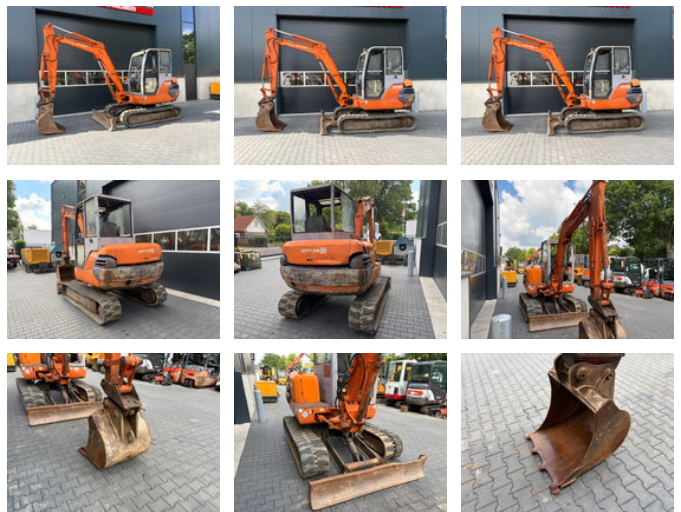

Hitachi EX40-2 minigraver/graafmachine

General characteristics

Brand	Hitachi
Subcategory	Mini digger crawler
Year of construction	1998
Condition	Used

Hitachi EX40-2 minigraver/graafmachine

Accessories