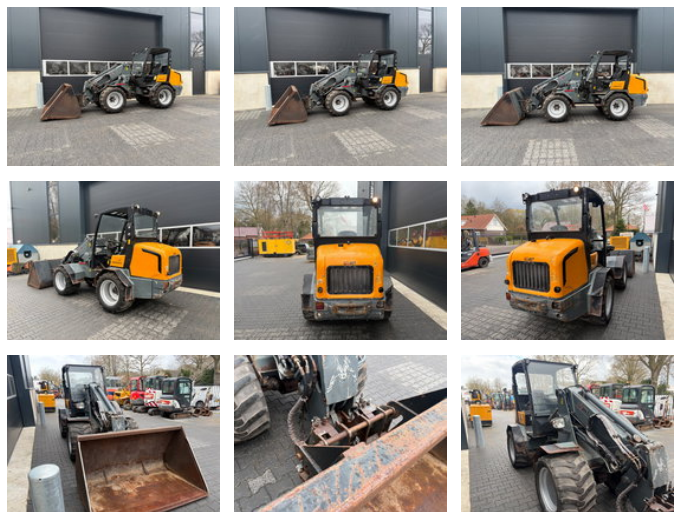

Giant V6004T Telescoop shovel

General features

Brand	Giant
Subcategory	Telescopic wheel loader
Construction year	2011
Condition	Used

Giant V6004T Telescoop shovel

Accessories