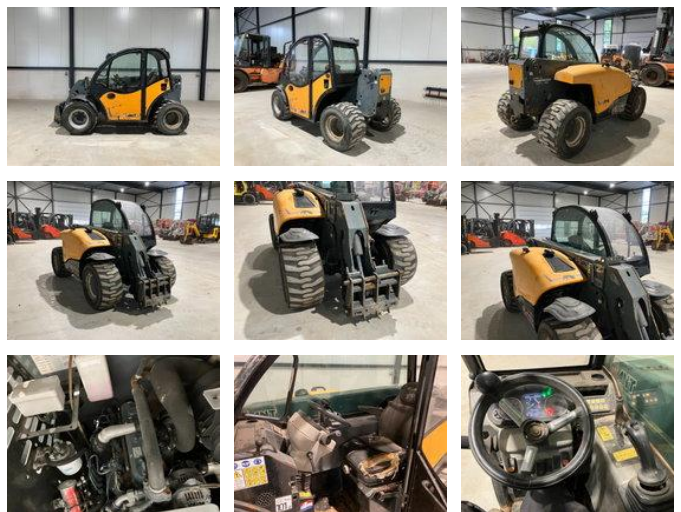

Giant tendo 4548 mini verreiker/shovel

General characteristics

Brand	Giant
Subcategory	Rigid telehandler
Year of construction	2013
Condition	Used

Giant tendo 4548 mini verreiker/shovel

Accessories