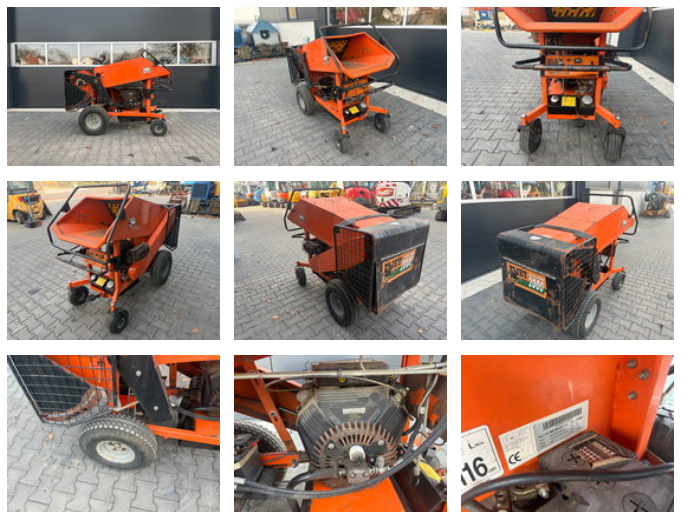

eliet prof 2000 hakselaar/versnipperaar

General features

Brand	eliet
Subcategory	Forage header
Construction year	2012
Condition	Used

eliet prof 2000 hakselaar/versnipperaar

Accessories