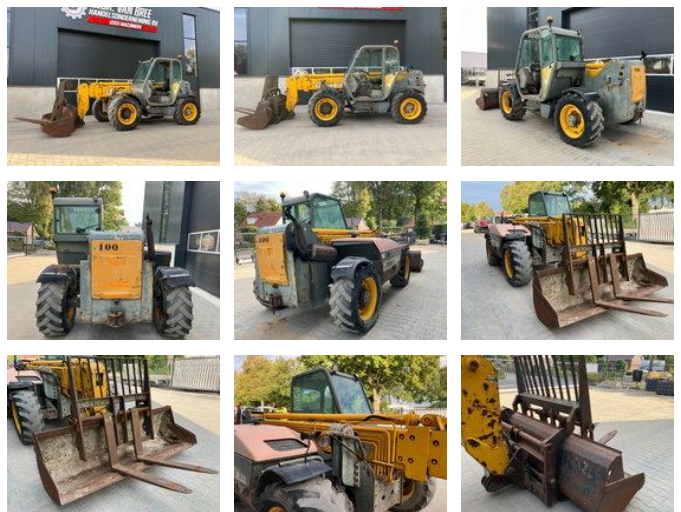

# Dieci Runner 32.9 verreiker

## General characteristics

Brand	Dieci
Subcategory	Rigid telehandler
Year of construction	2002
Condition	Used

Dieci Runner 32.9 verreicher

Accessories