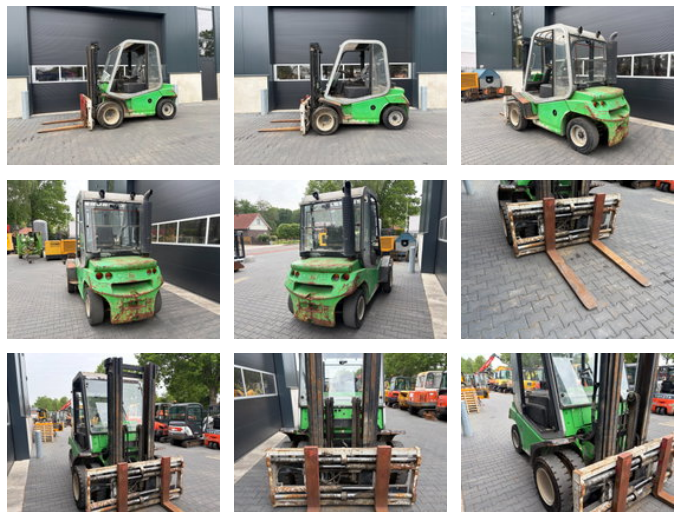

CESAB 4.5ton diesel heftruck

General characteristics

Brand	CESAB
Subcategory	Forklift
Condition	Used

CESAB 4.5ton diesel heftruck

Accessories