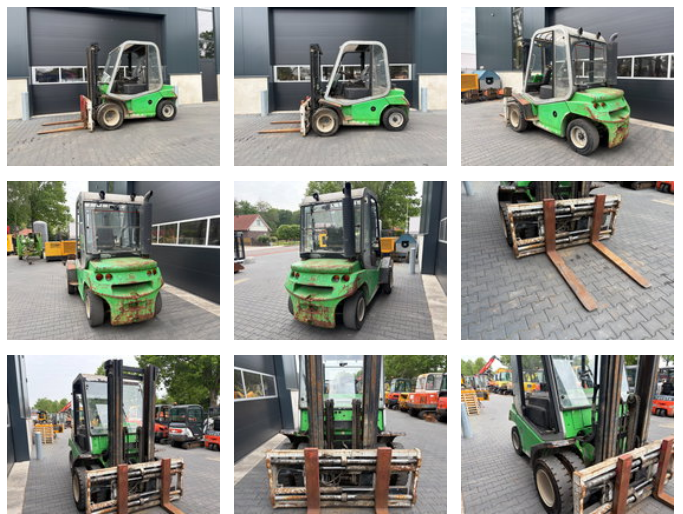

CESAB 4.5ton diesel heftruck

General features

Brand	CESAB
Subcategory	Forklift
Condition	Used

CESAB 4.5ton diesel heftruck

Accessories