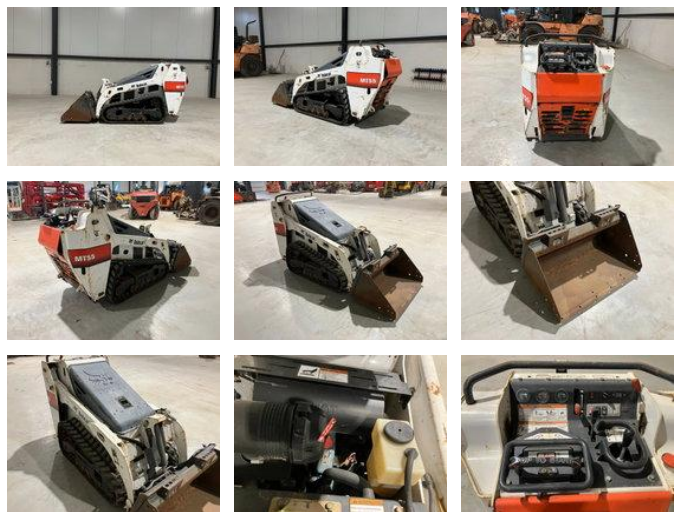

# Bobcat MT55 minishovel/skidster

## General characteristics

Brand	Bobcat
Subcategory	Skid steer crawler
Year of construction	2015
Condition	Used